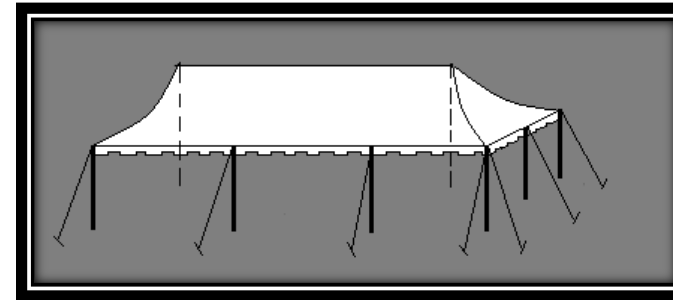

Helpful Information

Pole Tents: Center Pole(s) required. Must be in all grass.

Frame Tents: No Center Poles required. Can be installed virtually anywhere including decks, patios, lawns, & parking lots.

Tips for ordering the right size tent. . .

Allow 10 square feet per person when using round tables.

Allow 8 square feet per person when using banquet tables.

Tables & Linens

Table	Seats	Standard Linen	Floor Length Linen
6ft long	8	72 x 120"	90 x 132" Rect.
8ft long	10	72 x 120"	90 x 156" Rect.
48in round	6	90"	108" Round
60in round	8	90"	120" Round
72in round	10	120"	132" Round
30in round	4	90"	90" Round
37x37 sq.	4	54 x 54"	90" Round